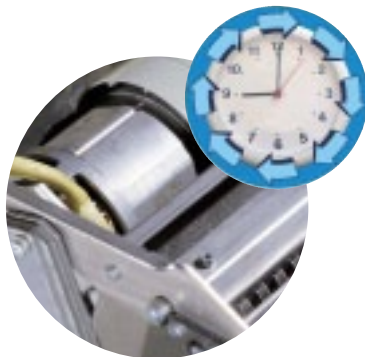

"CONTINUOUS DUTY MOTOR"

No overheating, no duty cycles